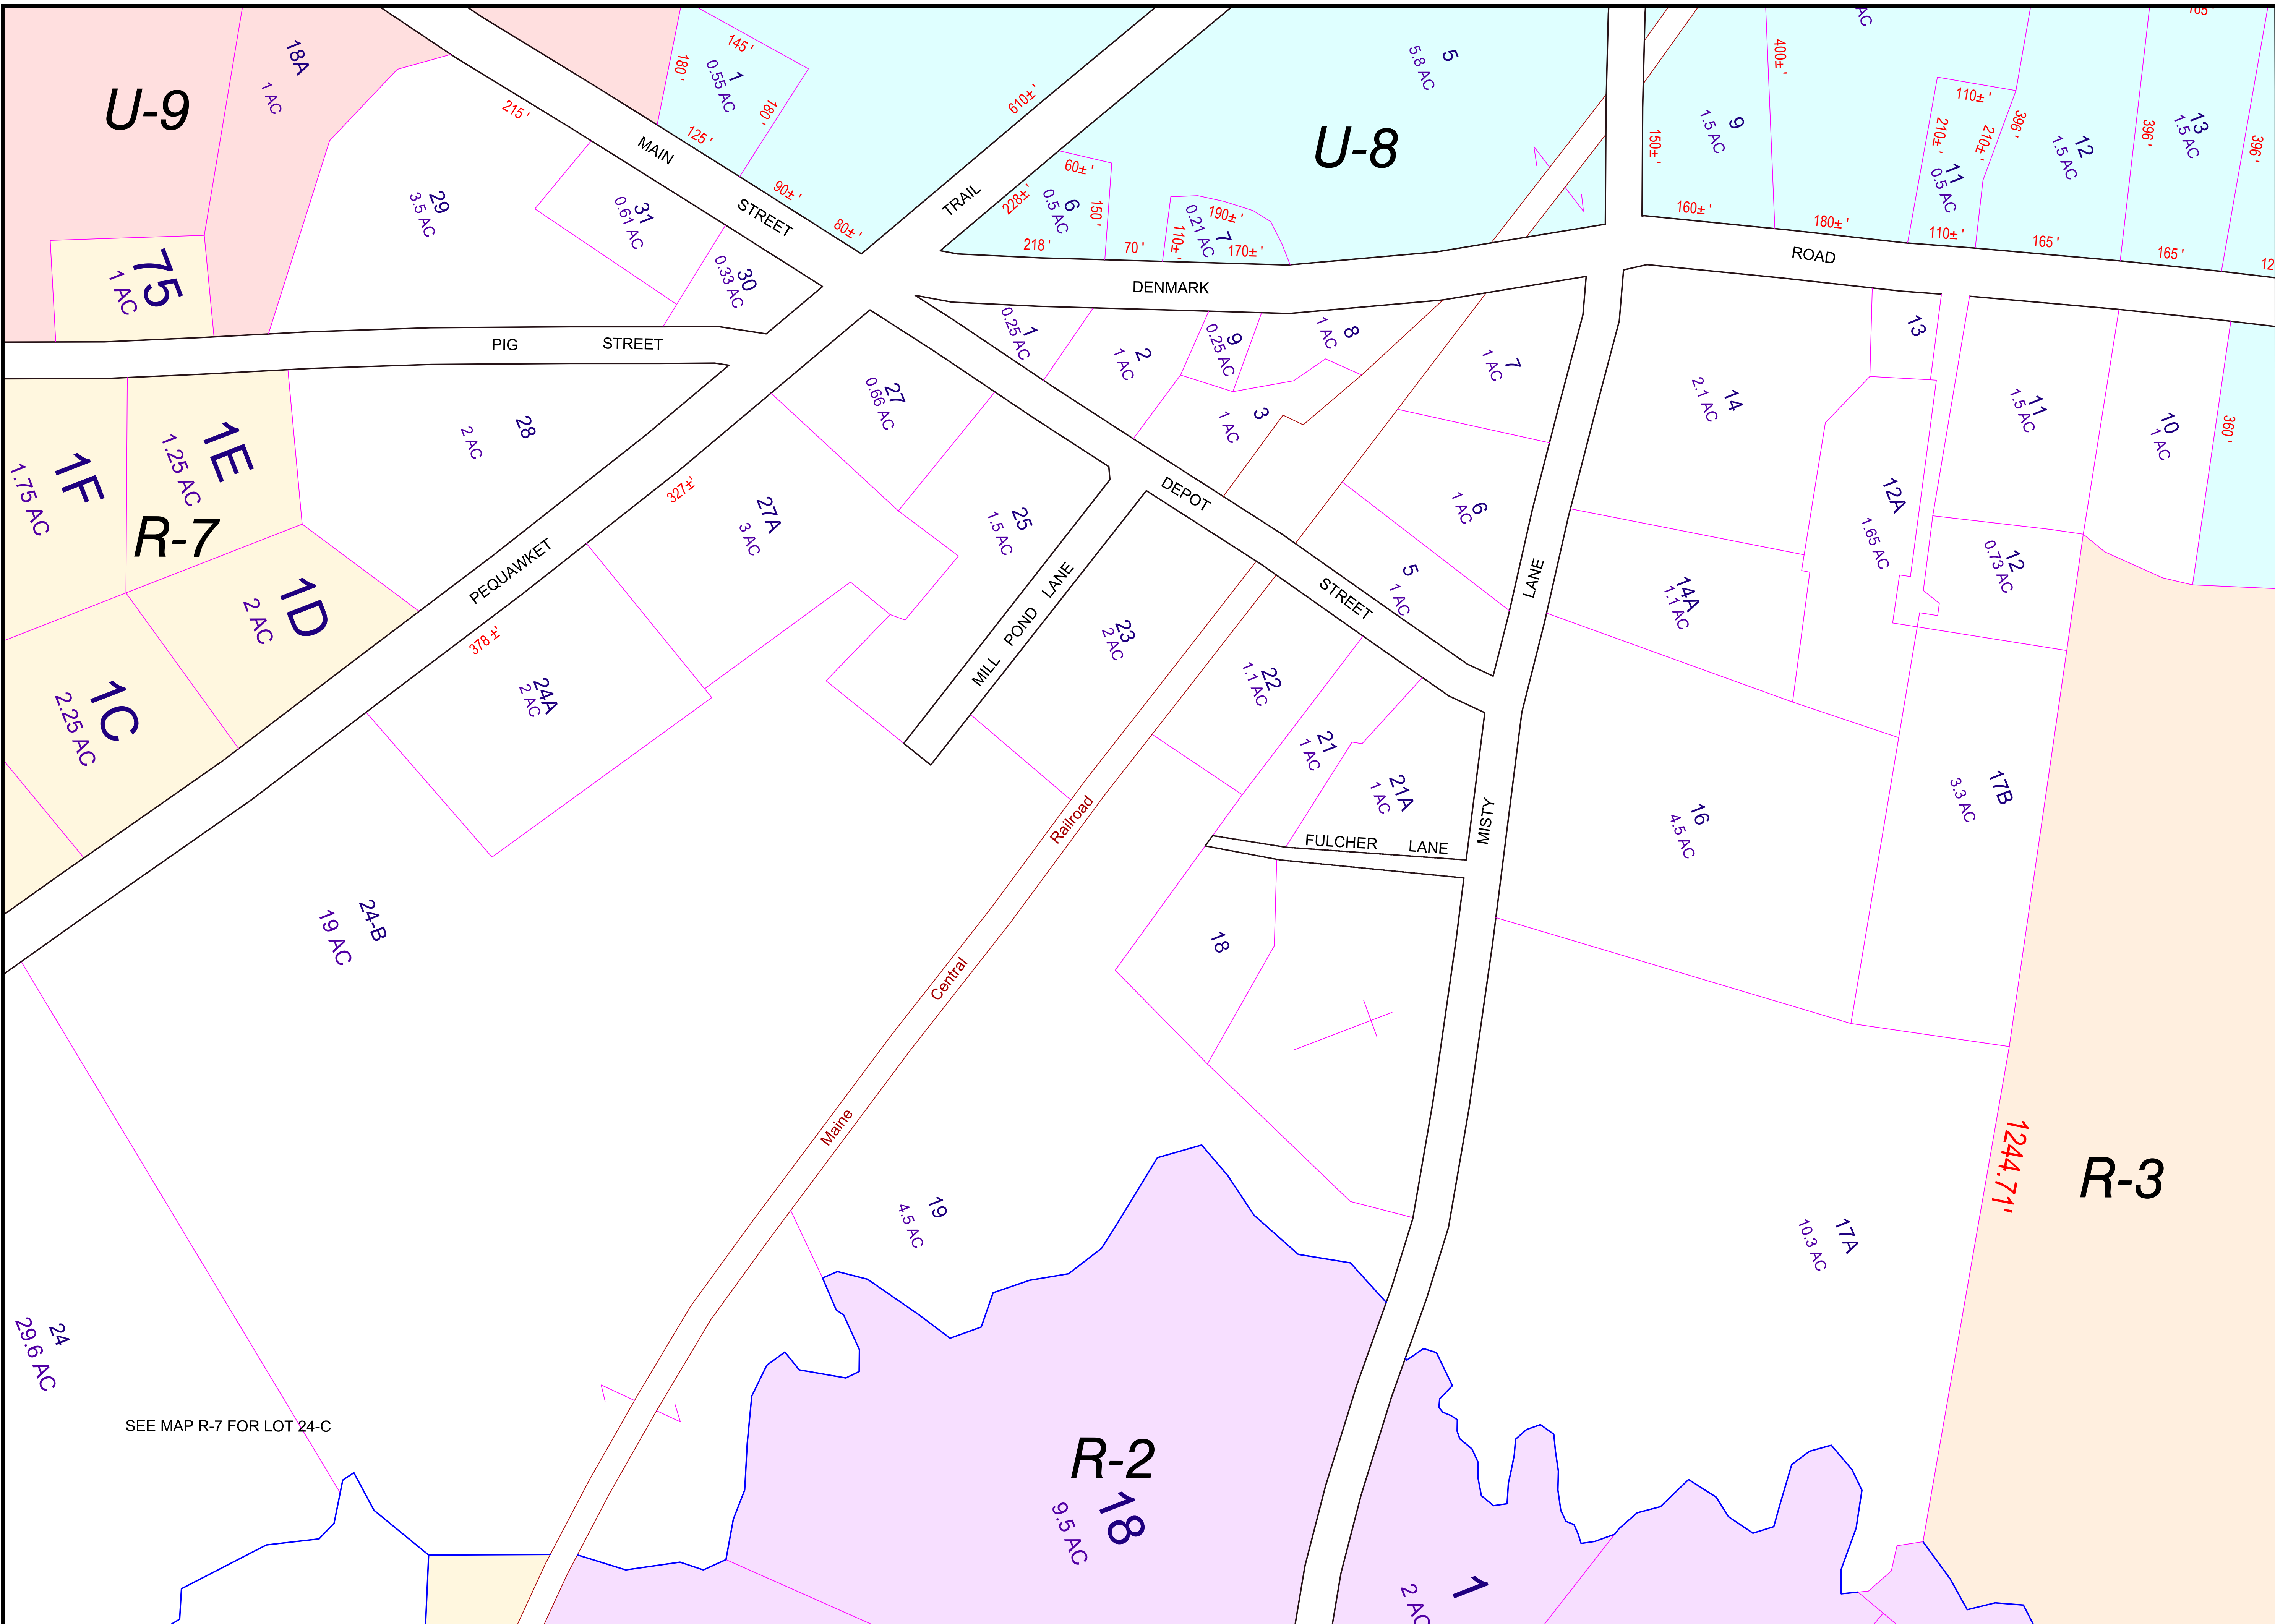

PROPERTY MAP BROWNFIELD MAINE

LEGEND

ABSTRACT MAP NO.	LOT DIMENSION	PROPERTY HOOKS
R11	74	RIGHT OF WAY
74	74	EMBIENT
74	74	EMBIENT

John E. O'Donnell & Associates
632 Bald Hill Road
New Gloucester, Maine 04260
(207) 926-4044
john@jedonnell.com
www.jedonnell.com

U-7

SEE MAP R-7 FOR LOT 24-C