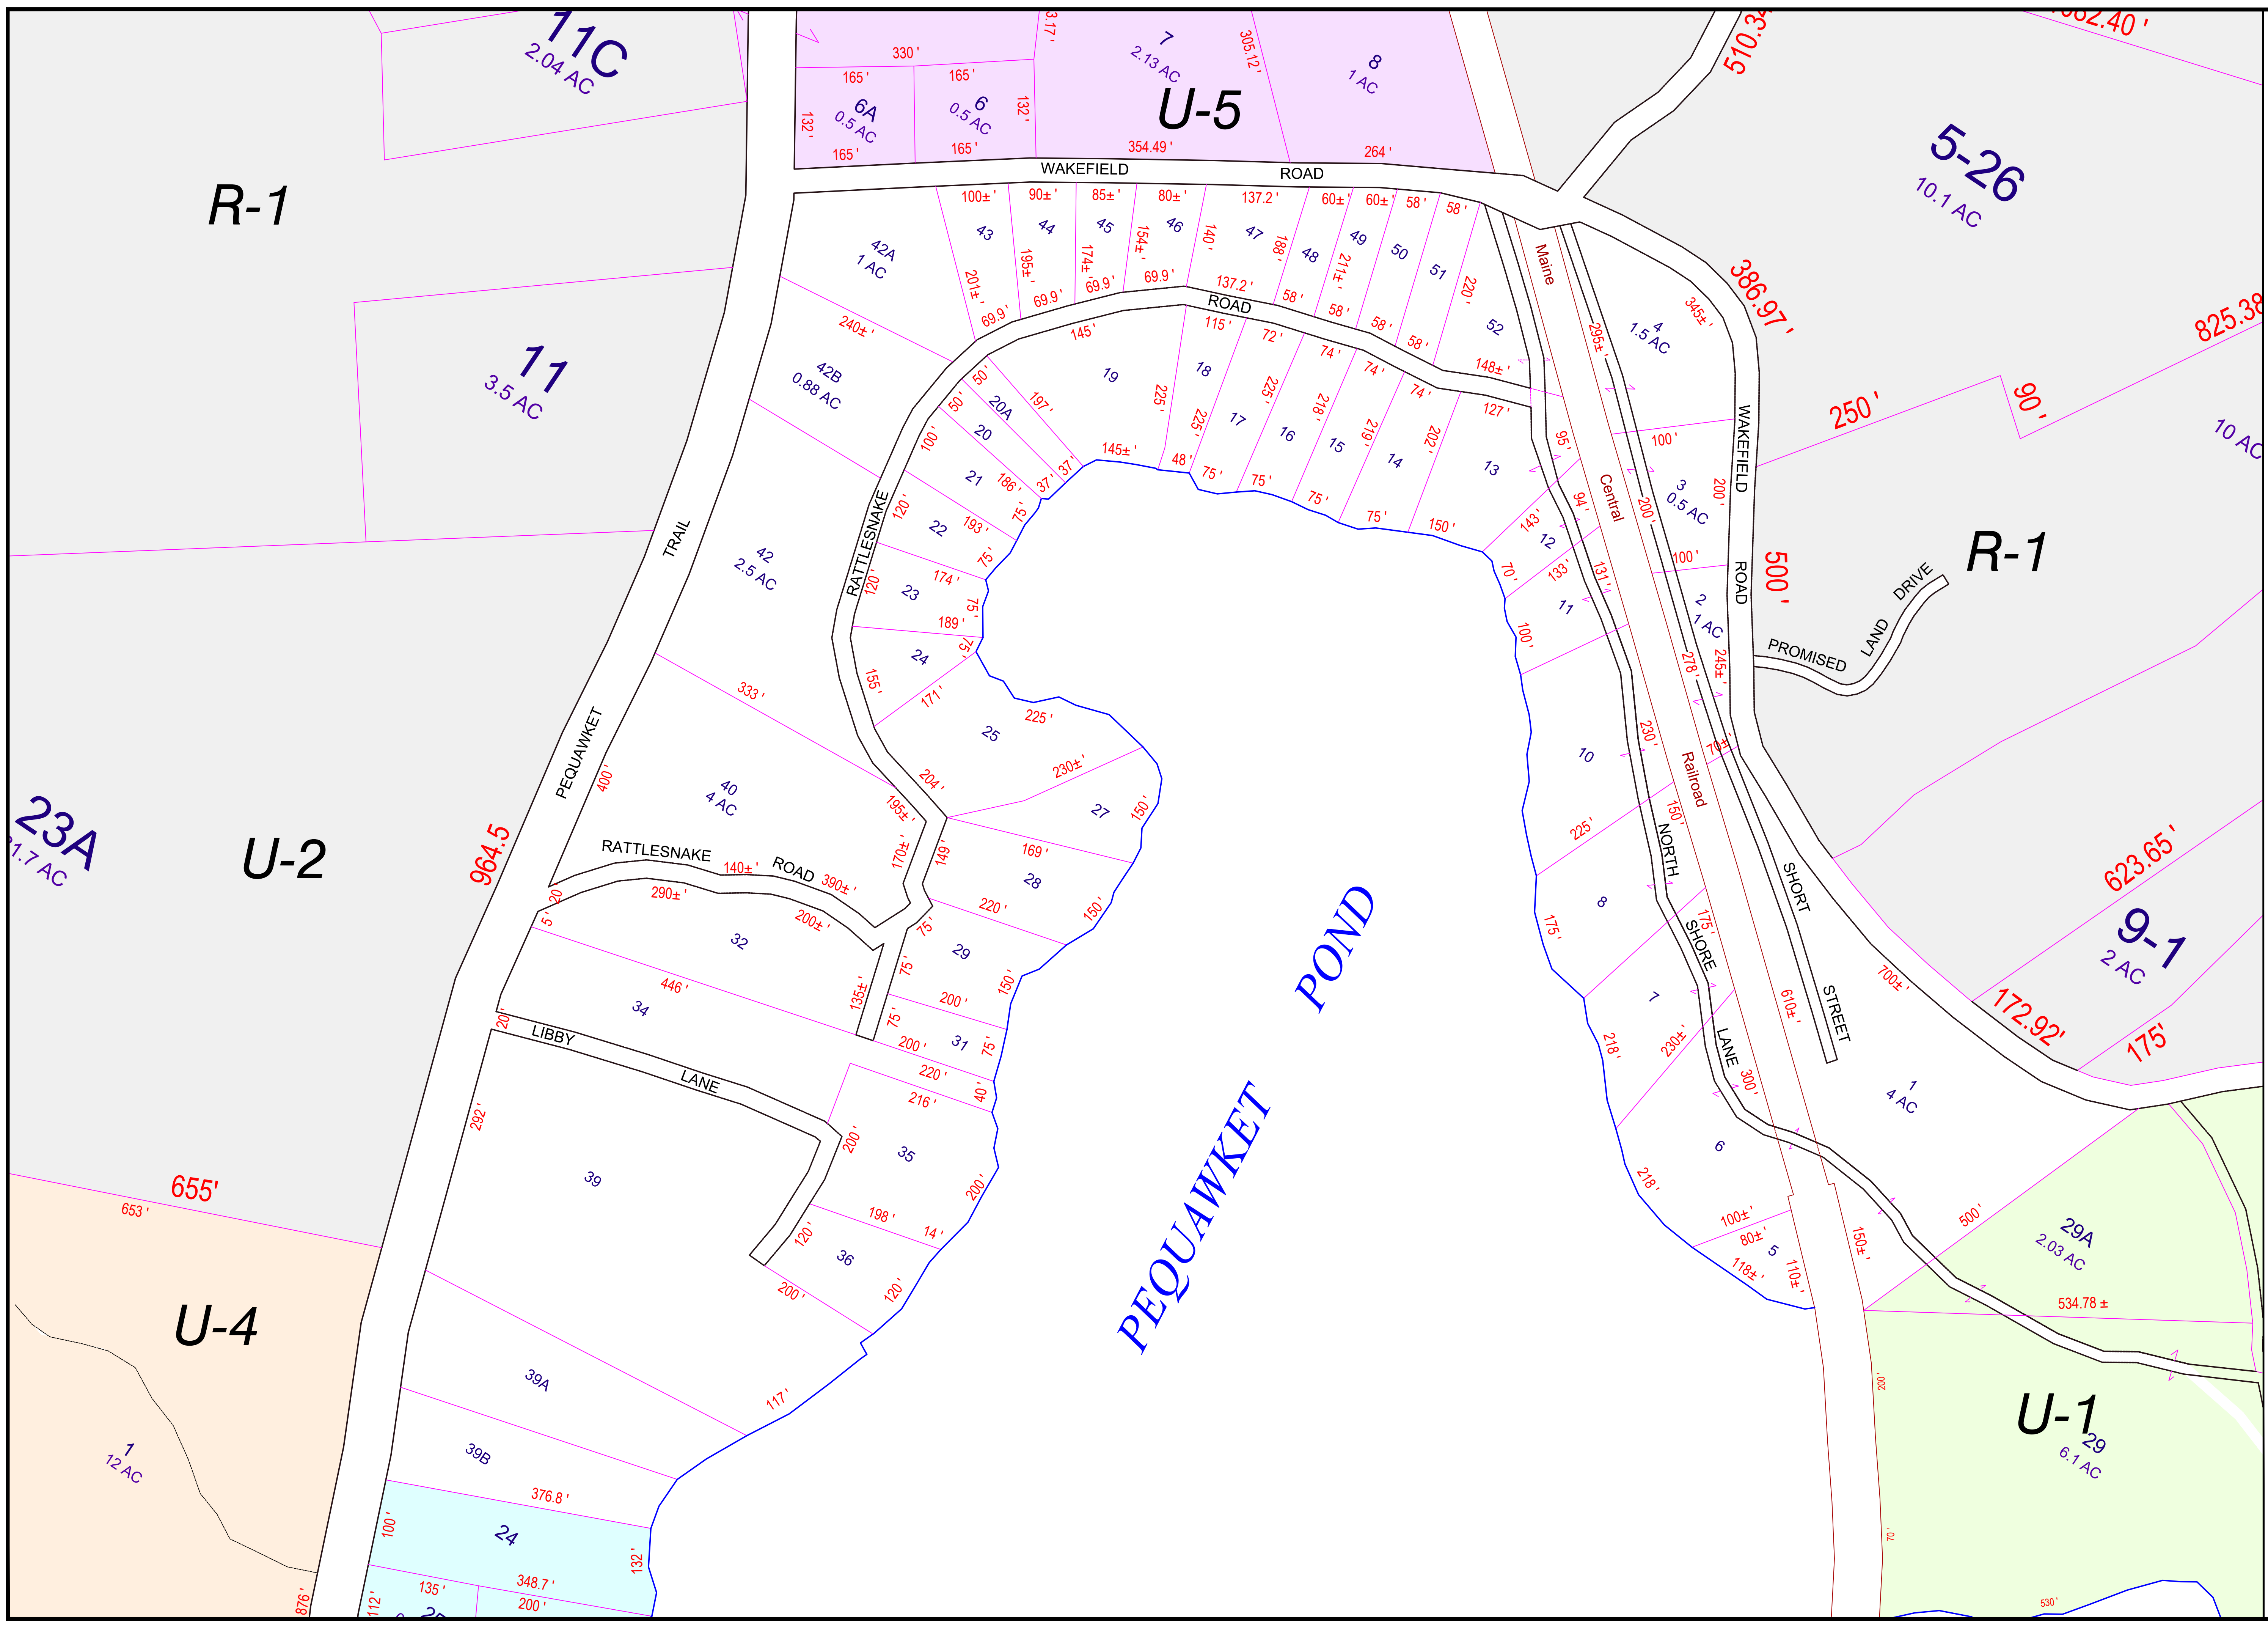

PROPERTY MAP
BROWNFIELD
MAINE

LEGEND

ABSTRACT MAP NO.	PROPERTY DIMENSION	LOT DIMENSION
R11	PROPERTY DIMENSION	LOT DIMENSION
74	RIGHT OF WAY	RIGHT OF WAY
78	EASEMENT	EASEMENT

John E. O'Donnell & Associates
632 Bald Hill Road
New Gloucester, Maine 04260
(207) 926-4044
john@jedonnell.com
www.jedonnell.com

U-3

REVISSED TO APRIL 1, 2023
FOR ASSESSMENT PURPOSES ONLY
NOT TO BE PRINTED OR COPIED