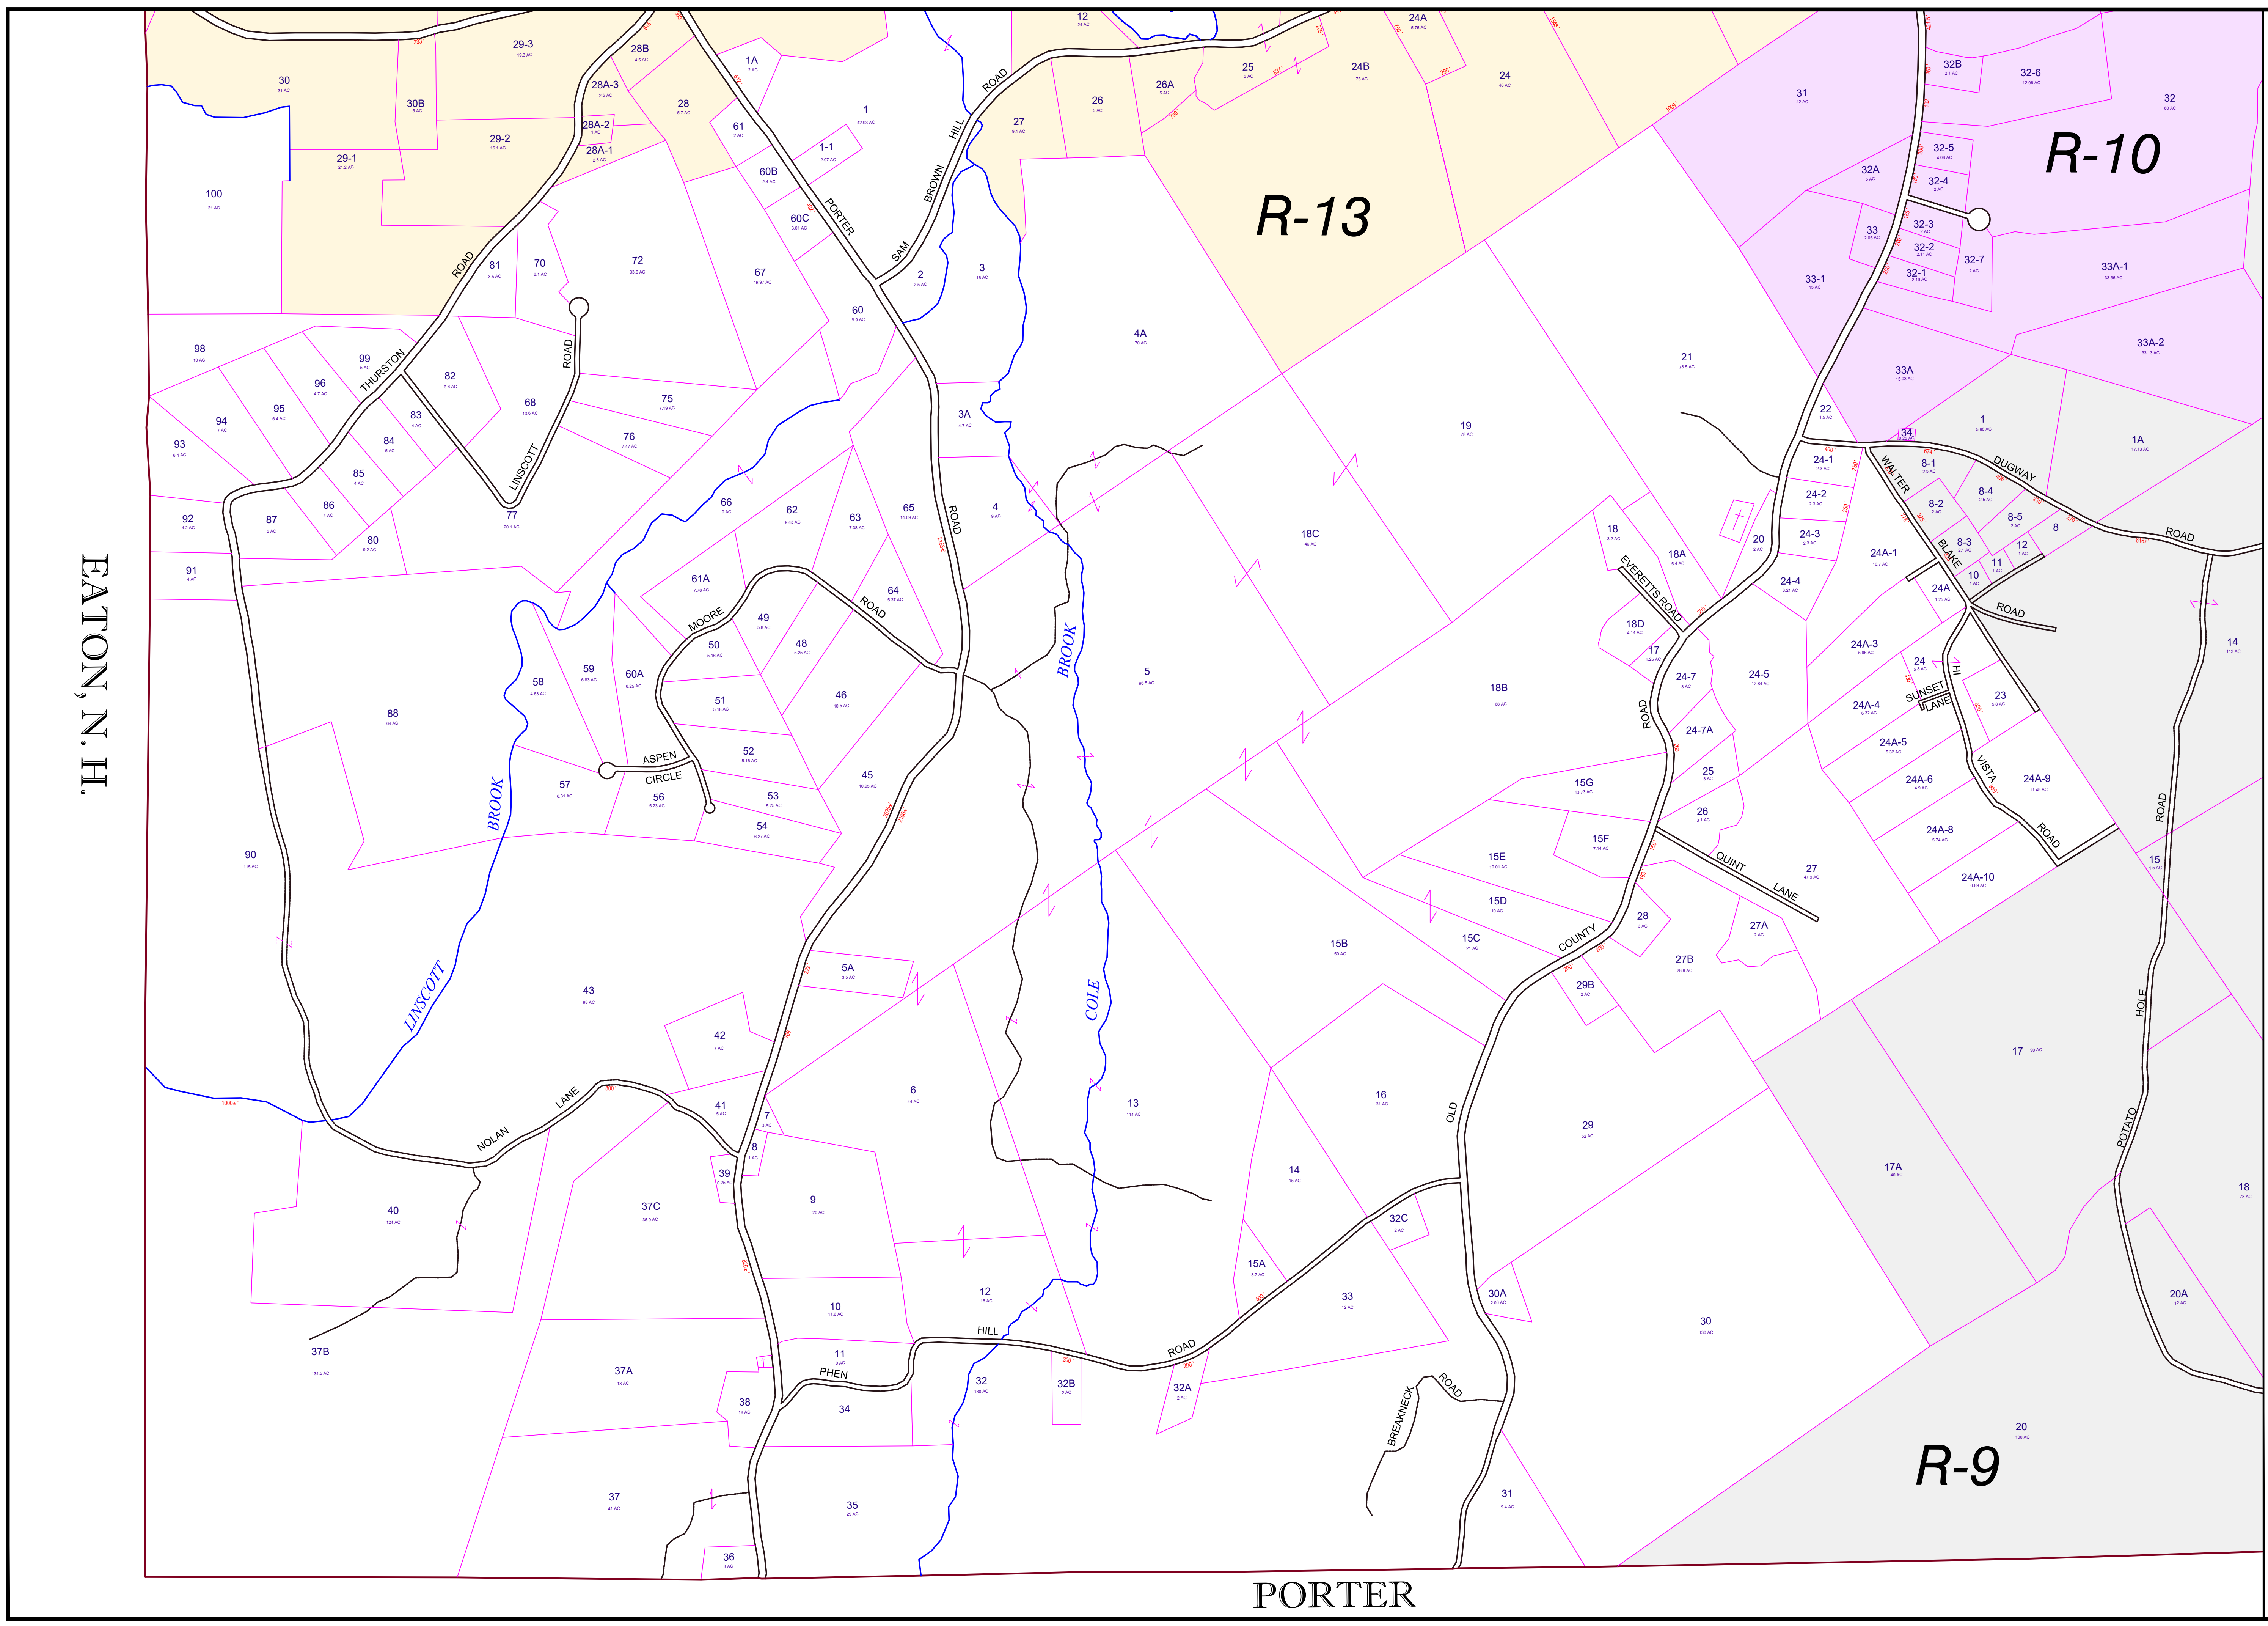

PROPERTY MAP
BROWNFIELD
MAINE

LEGEND

ARBITRARY MAP NO. R11	LOT DIMENSION
PARCEL NUMBER 74	PROPERTY HOOKS
SUBDIVISION LOT NO. 78	RIGHT OF WAY
STREET ADDRESS NO.	EXHIBIT

John E. O'Donnell & Associates
632 Bald Hill Road
New Gloucester, Maine 04260
(207) 926-4044
john@jedonnell.com
www.jedonnell.com

R-14

EATON, N. H.