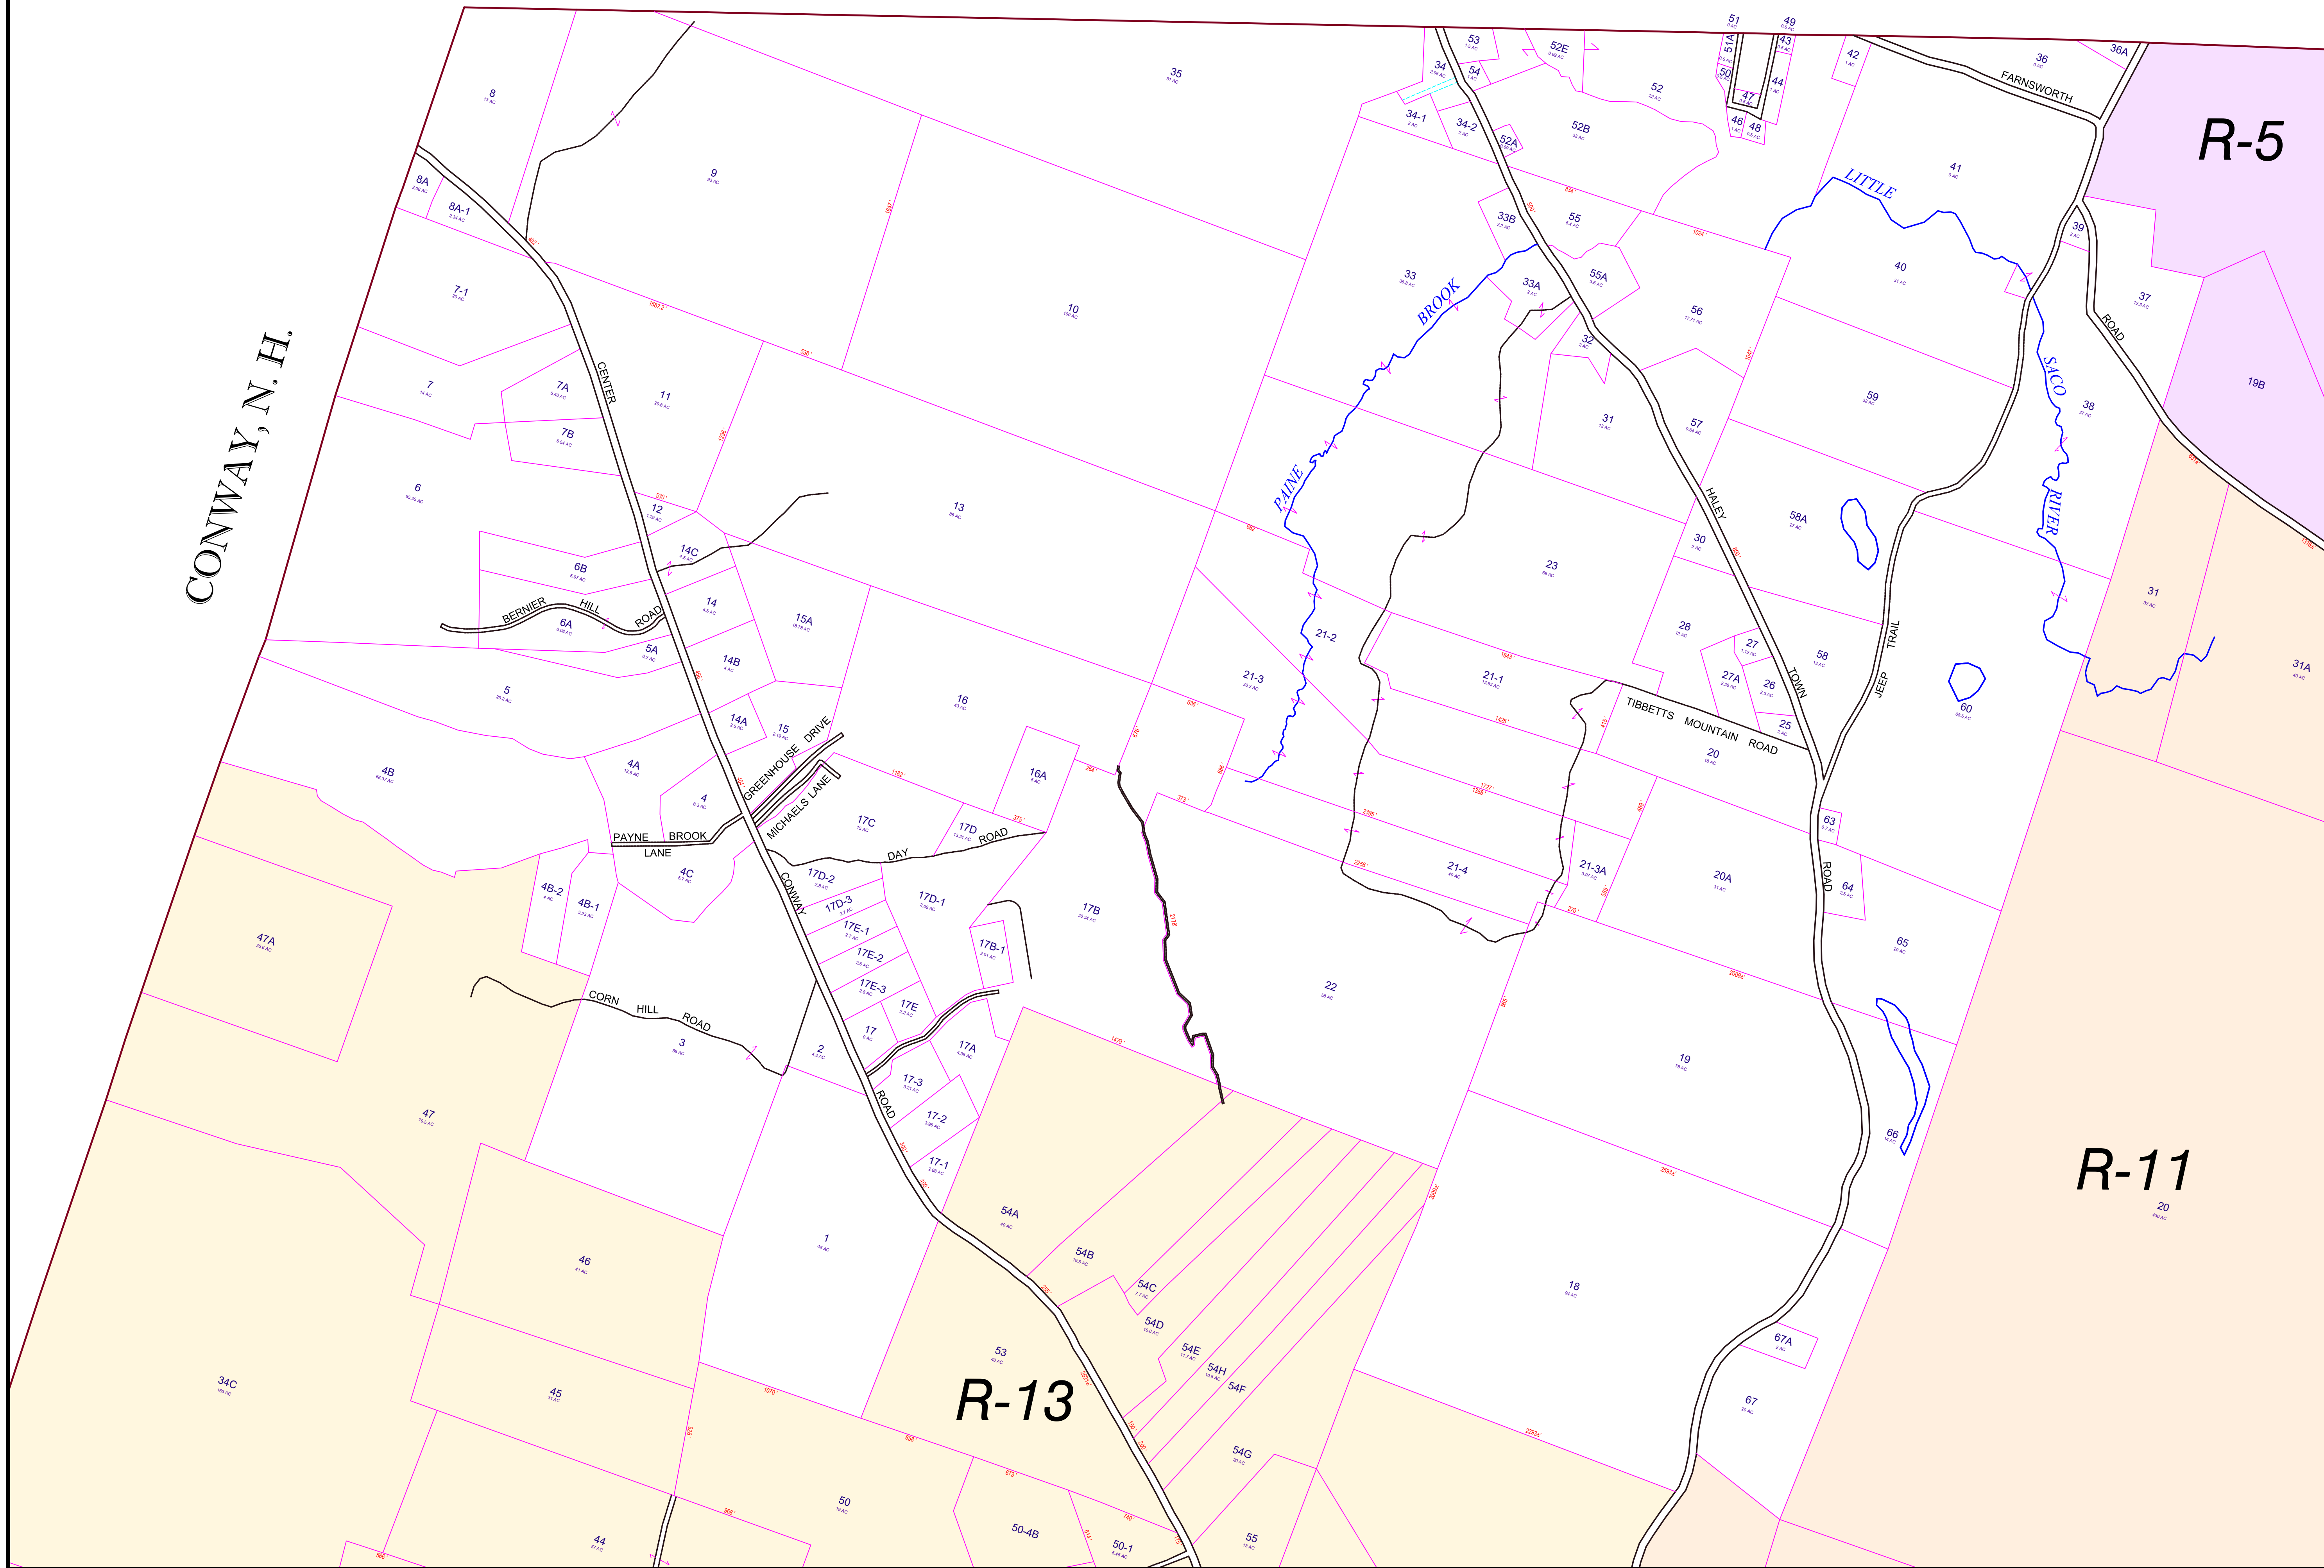

FRYEBURG

CONWAY, N. H.

PROPERTY MAP
BROWNFIELD
 MAINE

ALTIMETRIE MAP NO. **R11**
 PARCEL NUMBER **74**
 SUBDIVISION LOT NO. **78**
 STREET ADDRESS NO.

LEGEND

LOT DIMENSIONS
 PROPERTY LINES
 RIGHT OF WAY
 EASEMENT

SCALE IN FEET
 0 500 1000

John E. O'Donnell & Associates
 632 Bald Hill Road
 New Gloucester, Maine 04260
 (207) 926-4044
 john@jedonnell.com
 www.jedonnell.com

R-12