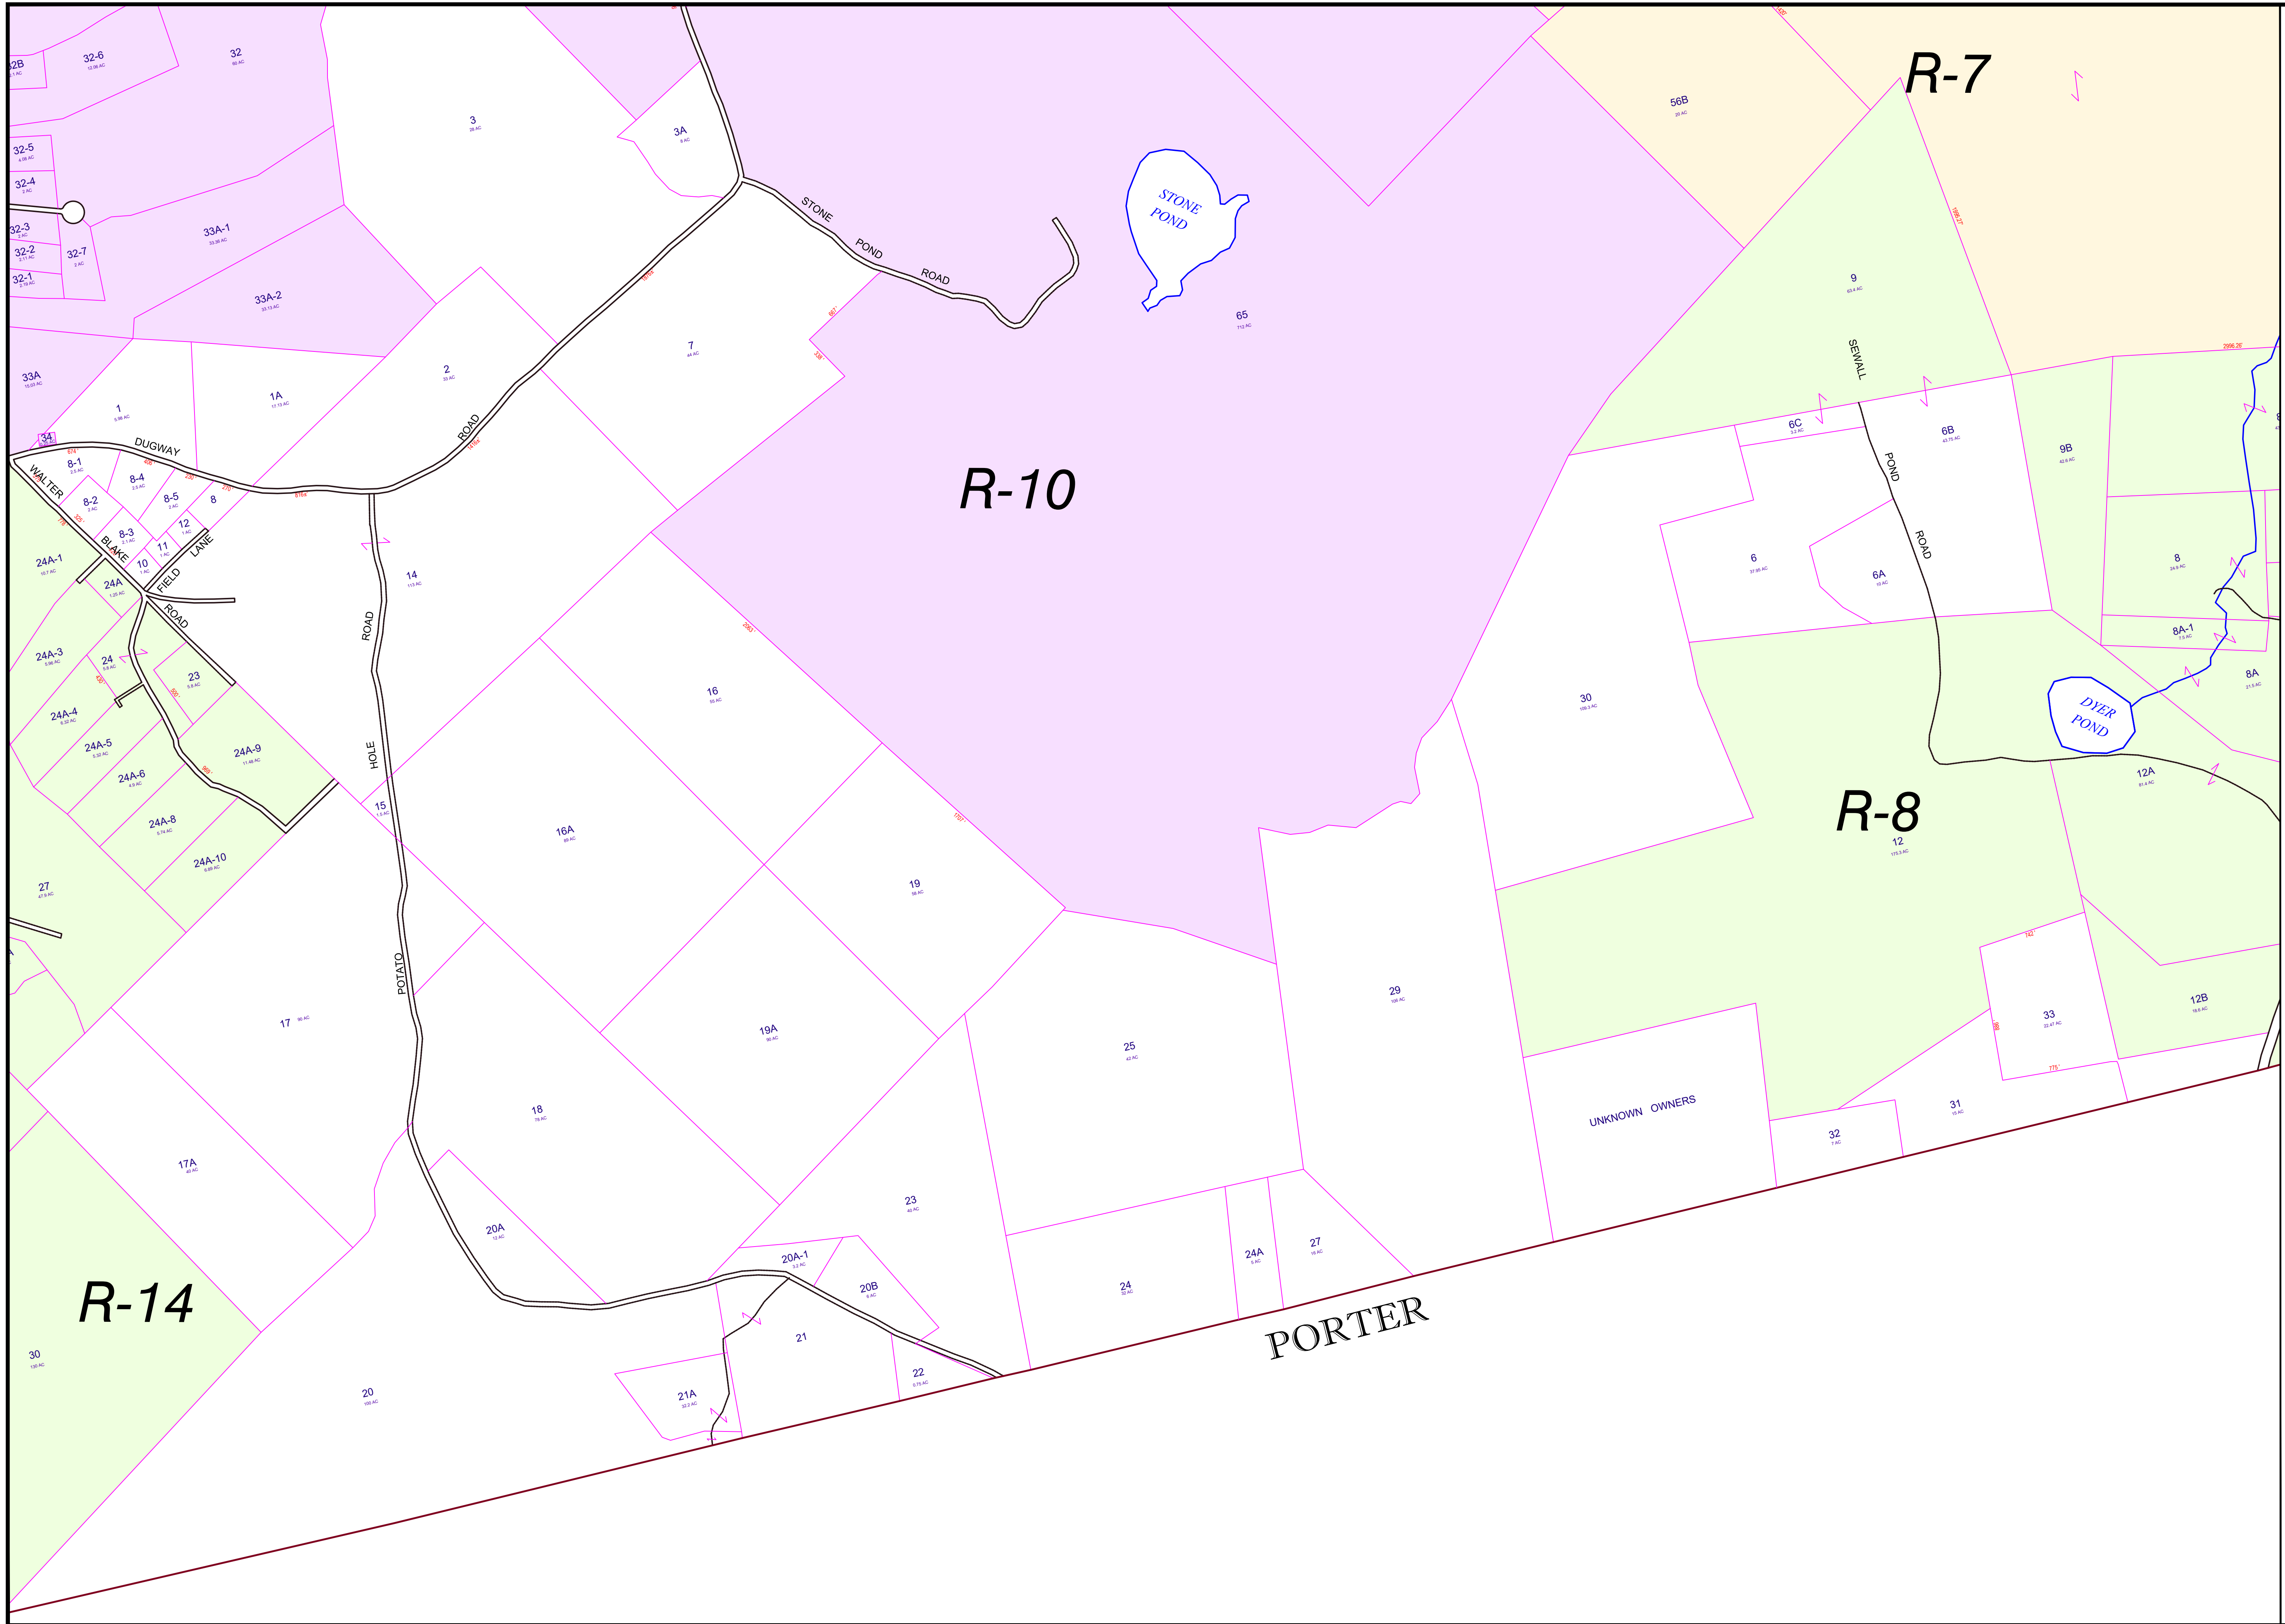

# PROPERTY MAP BROWNFIELD MAINE

ABUTTING MAP NO.	LOT DIMENSION	PROPERTY HOOKS
R11	10' 0"	10' 0"
R7	10' 0"	10' 0"
R8	10' 0"	10' 0"
R10	10' 0"	10' 0"
R14	10' 0"	10' 0"

SCALE IN FEET
0
500
1000

John E. O'Donnell & Associates  
632 Bald Hill Road  
New Gloucester, Maine 04260  
(207) 926-4044  
john@jedonnell.com  
www.jedonnell.com

## R-9

PORTER