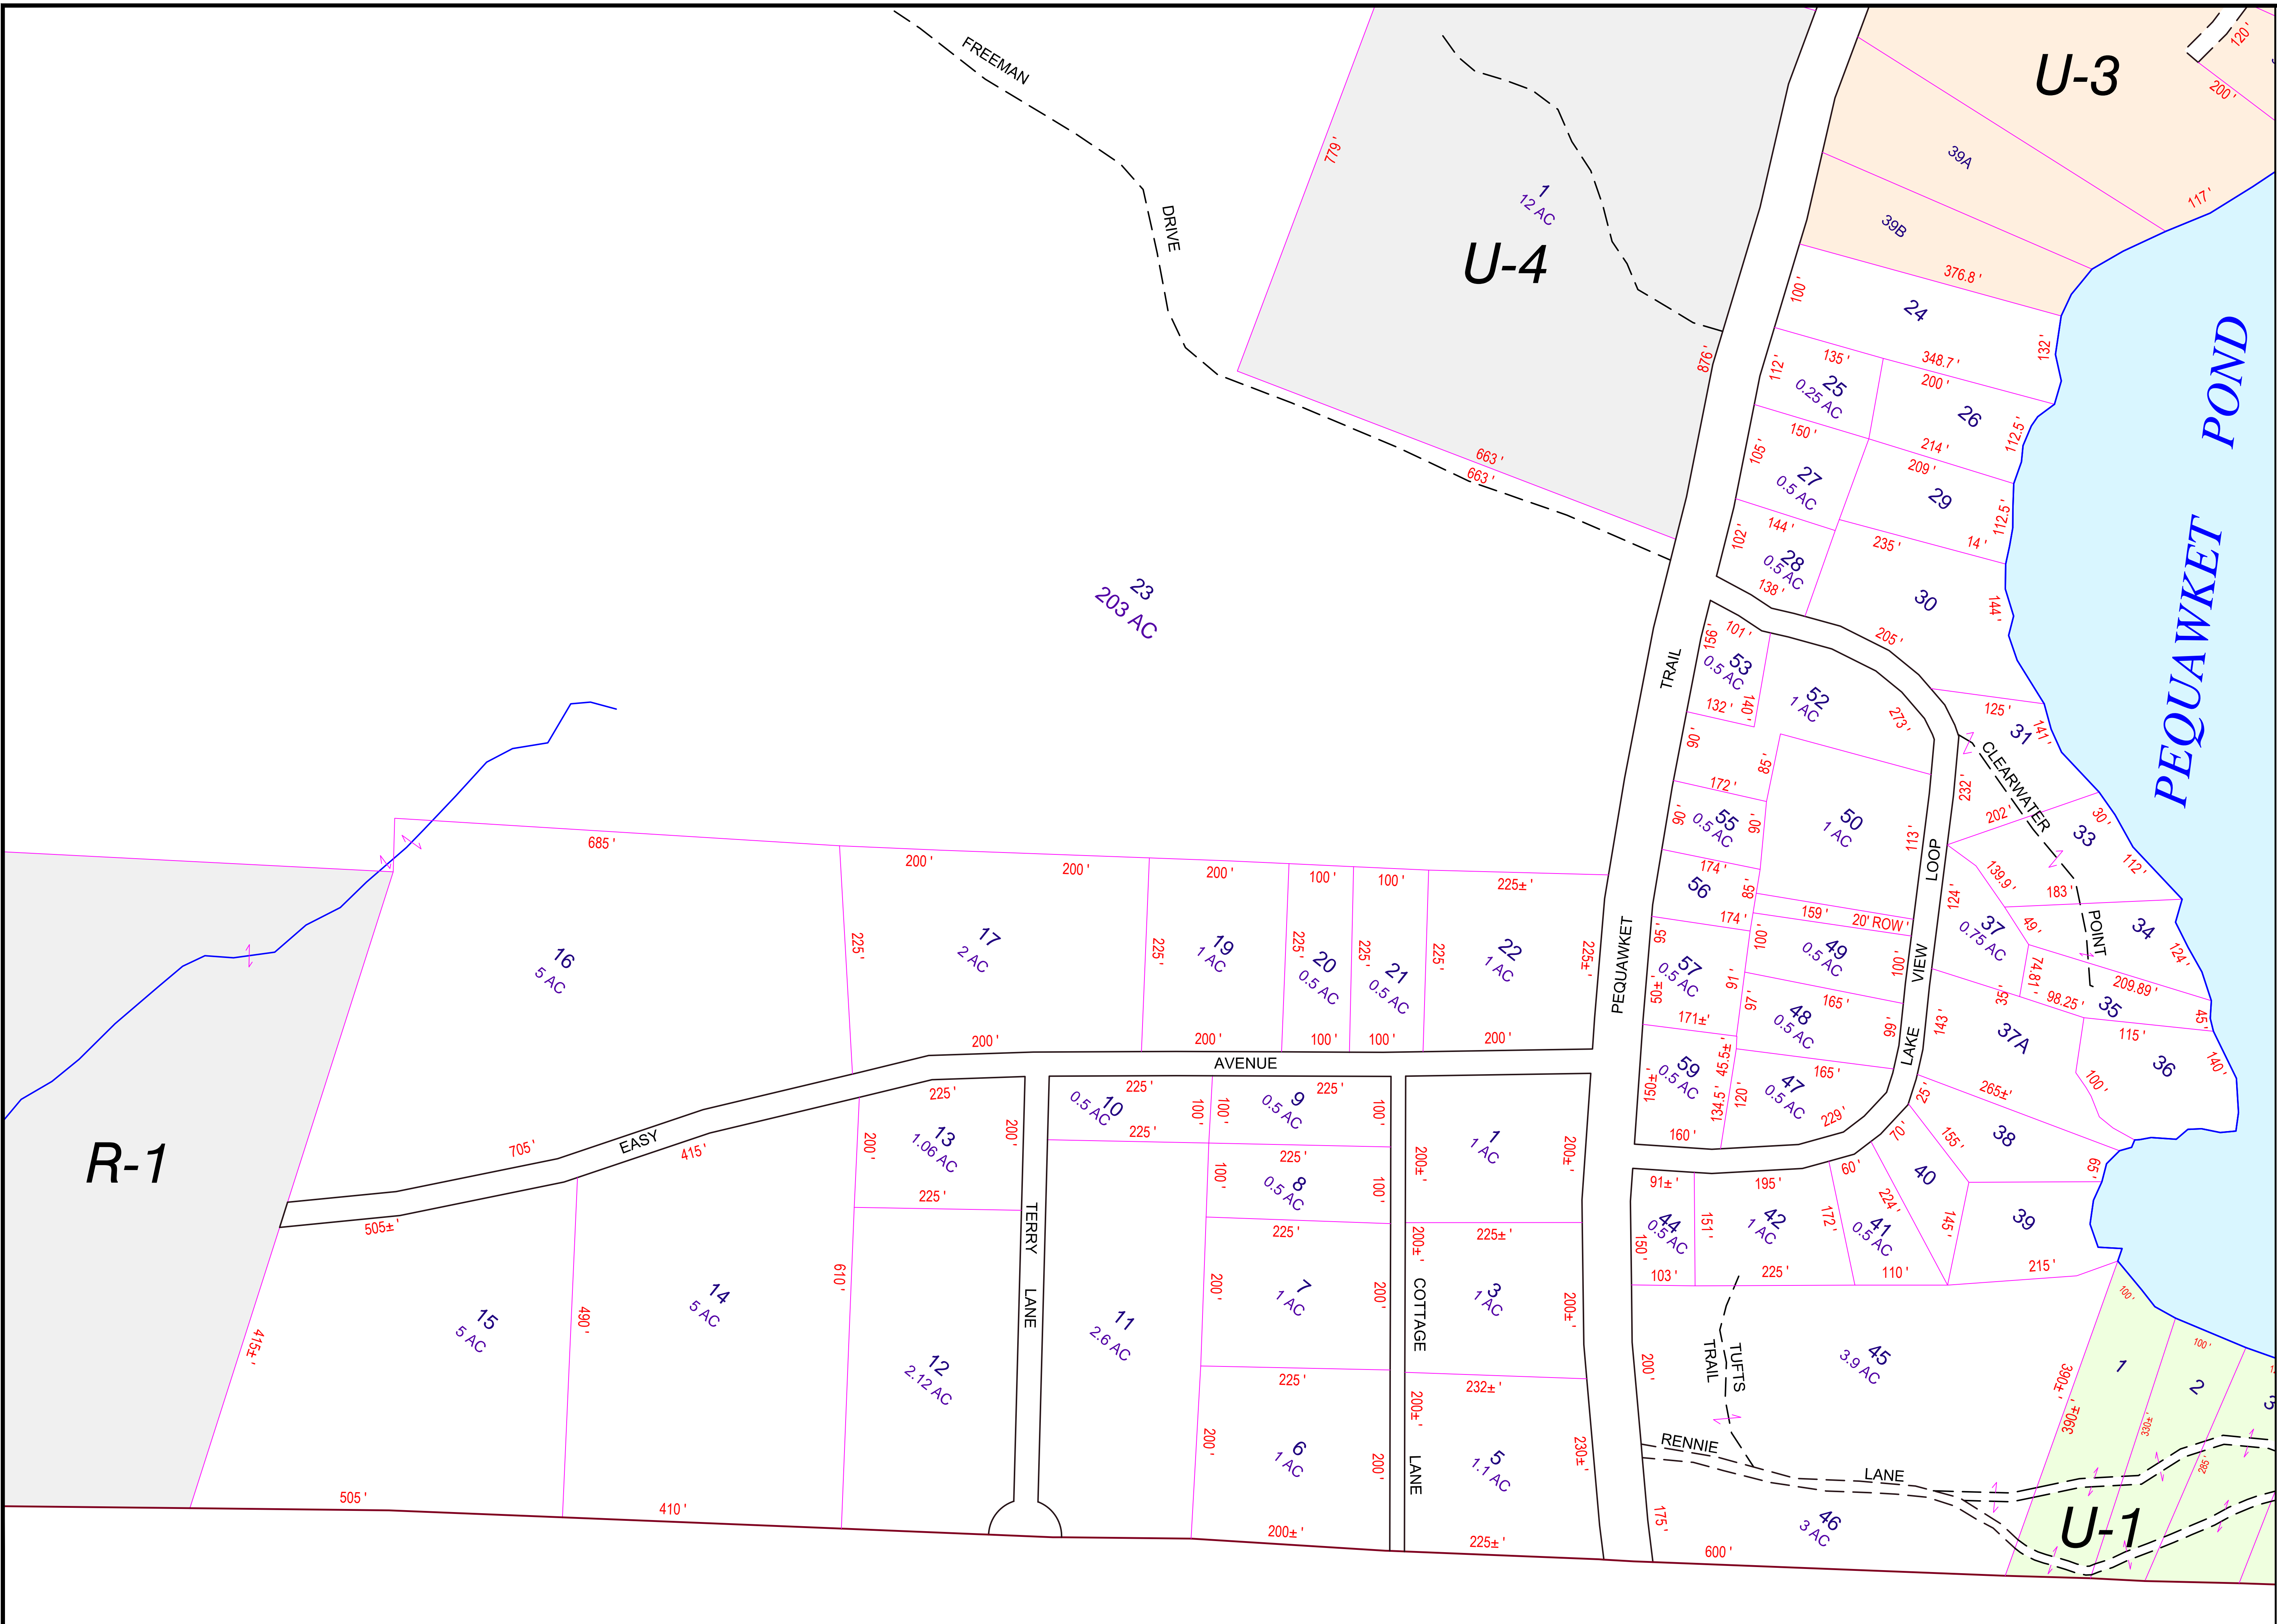

PROPERTY MAP
BROWNFIELD
MAINE

LEGEND

ABBREVIATION	DESCRIPTION
R11	PROPERTY MAP NO.
74	PARCEL NUMBER
7	SUBDIVISION LOT NO.
79	STREET ADDRESS NO.
—	LOT DIMENSION
—	PROPERTY BOUNDS
—	RIGHT OF WAY
—	EASEMENT

John E. O'Donnell & Associates
632 Bald Hill Road
New Gloucester, Maine 04260
(207) 926-4044
john@jeodonnell.com
www.jeodonnell.com

U-2

R-1

U-3

U-4

U-1