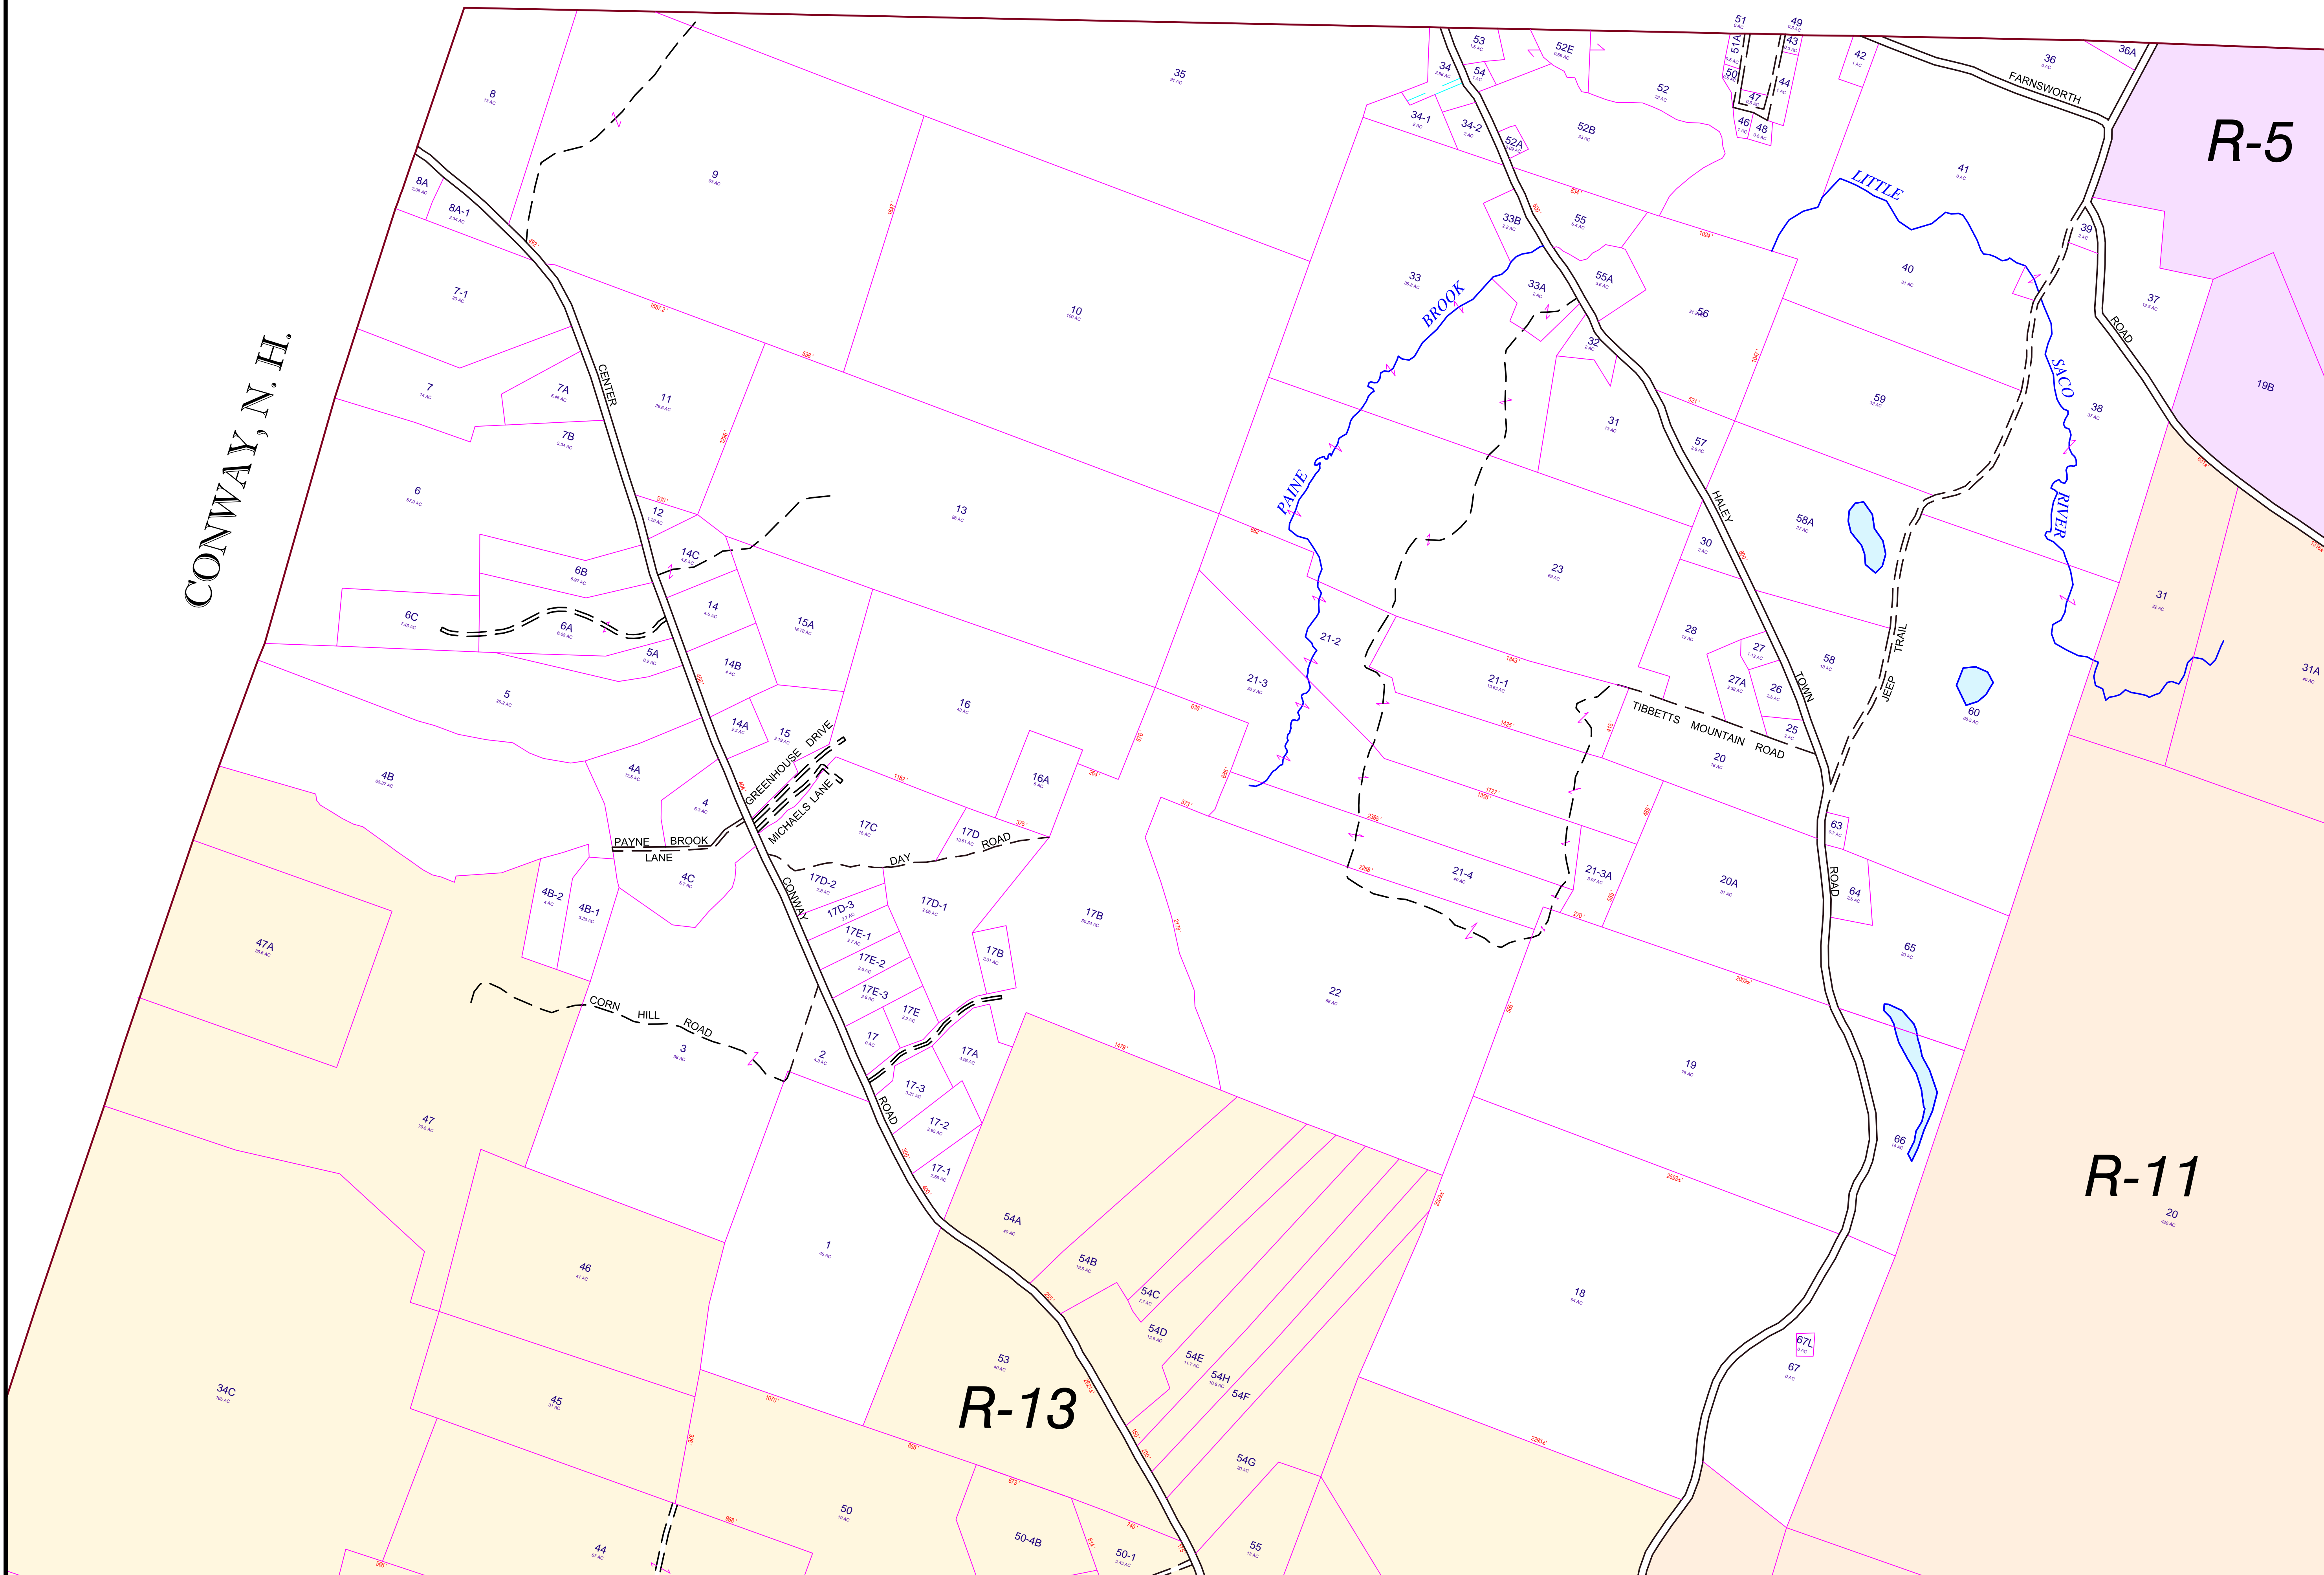

# FRYEBURG

CONWAY, N. H.

PROPERTY MAP  
**BROWNFIELD**  
 MAINE

**LEGEND**

|                    |                    |
|--------------------|--------------------|
| LOT/DIMENSION      | PROPERTY BOUNDS    |
| RIGHT OF WAY       | RIGHT OF WAY       |
| EASEMENT           | EASEMENT           |
| STREET ADDRESS NO. | STREET ADDRESS NO. |